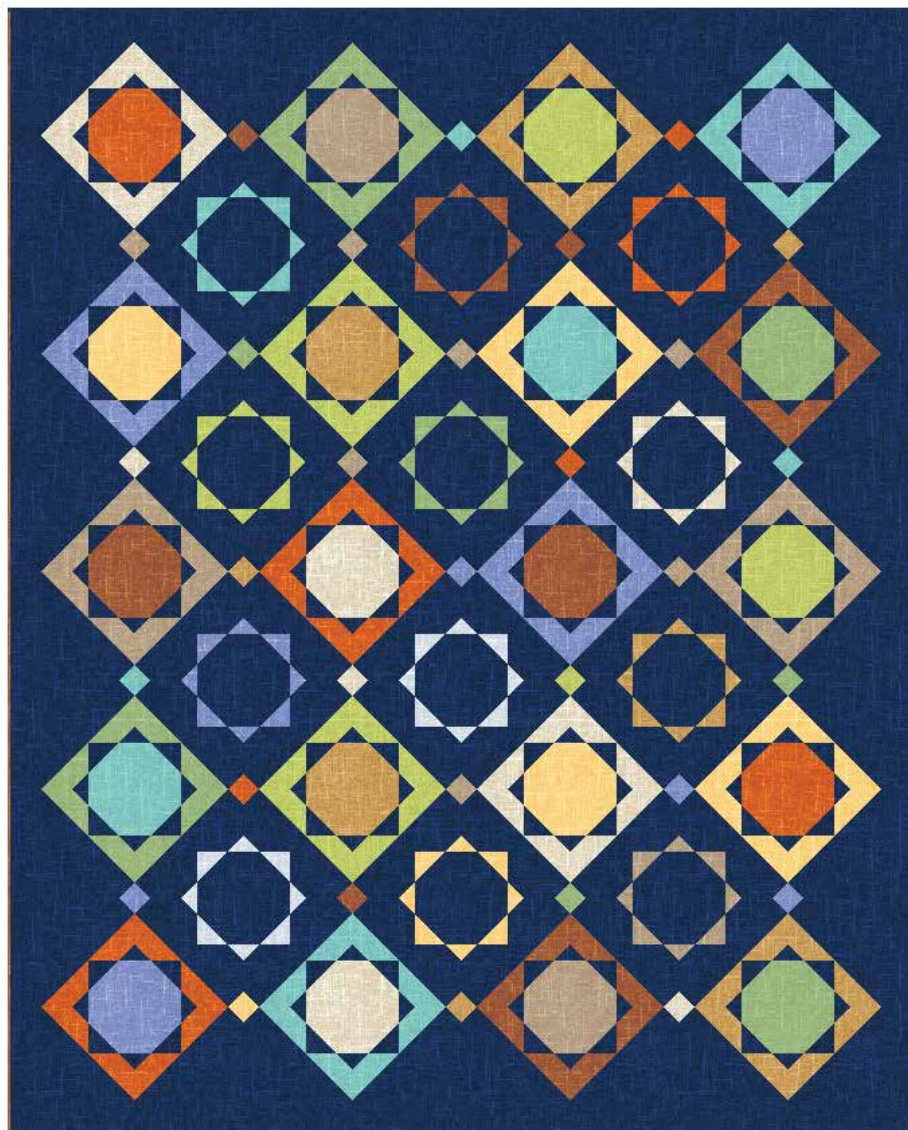

# BLING RINGS

Finished Quilt: 62" x 77"

Quilt design by Quilt Boss Design, featuring our 24/7 "Linen" Blender Basic.

Adorn your space with these fun rings of playful color!

S4705 13-Orange

S4705 18-Royal

S4705 41-Aqua

S4705 70-Lavender

S4705 80-Taupe

S4705 115-Grass

S4705 152-Tangerine

S4705 178-Leaf

S4705 190-Ice Blue

S4705 566-Cornbread

S4705 531-Papyrus

S4705 572-Bourbon

FABRICS	1 KIT	12 KITS	FABRICS	1 KIT	12 KITS
S4705 13-Orange	1 FQ	1 Bolt	S4705 178-Leaf	1 FQ	1 Bolt
S4705 18-Royal	4 3/4 Yds.	4 Bolts	S4705 190-Ice Blue	1/8 Yard	1 Bolt
S4705 41-Aqua	1 FQ	1 Bolt	S4705 531-Papyrus	1 FQ	1 Bolt
S4705 70-Lavender	1 FQ	1 Bolt	S4705 566-Cornbread	1 FQ	1 Bolt
S4705 80-Taupe	1 FQ	1 Bolt	S4705 572-Bourbon	1 FQ + 2/3 Yard*	1 Bolt
S4705 115-Grass	1 FQ	1 Bolt			
S4705 152-Tangerine	1 FQ	1 Bolt			