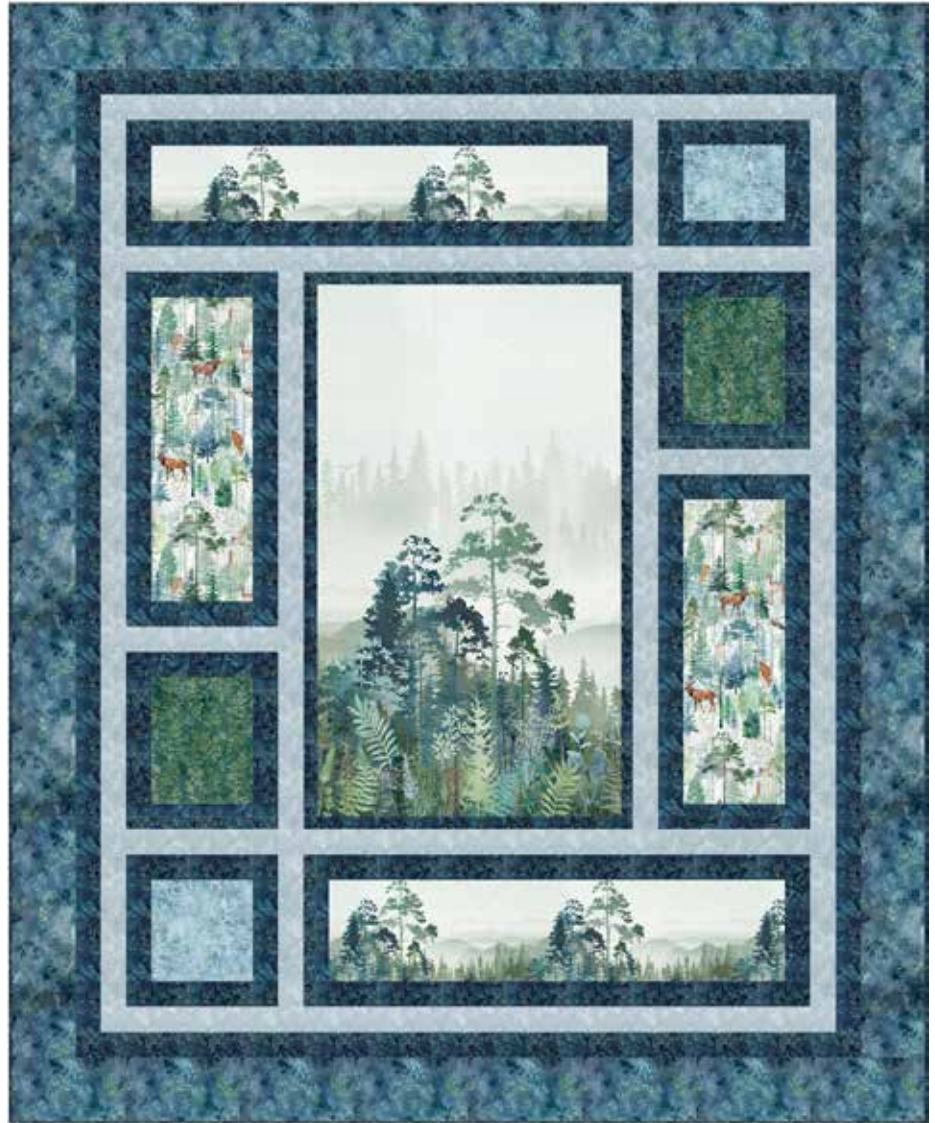

BEGINNER | 1 DAY CLASS

PICTURE THAT

Finished Quilt: 72" x 88"

Quilt design by Quilting Renditions, featuring Tree Line, a Hoffman Spectrum Digital Print collection.

Frame in your favorite forest memories with this gorgeous, post-card quilt!

W5433 581-Bluegrass

W5434 44-Forest

W5435 7-Blue

W5436 31-Emerald

W5436 D7-Dusty Blue

W5437 581-Bluegrass

885 87-Blueberry

1895 508-Breakers

PURCHASE PATTERN
QuiltingRenditions.com

FABRICS	1 KIT	10 KITS
W5433 581-Bluegrass	3/4 Yard	1 Bolt
W5434 44-Forest	5/8 Yard	1 Bolt
W5435 7-Blue	1 1/2 Yards	1 Bolt
W5436 31-Emerald	1 FQ	1 Bolt
W5436 D7-Dusty Blue	1 FQ	1 Bolt
W5437 581-Bluegrass	1 1/4 Yards	1 Bolt
885 87-Blueberry	3 Yards*	1 Bolt
1895 508-Breakers	1 1/8 Yards	1 Bolt