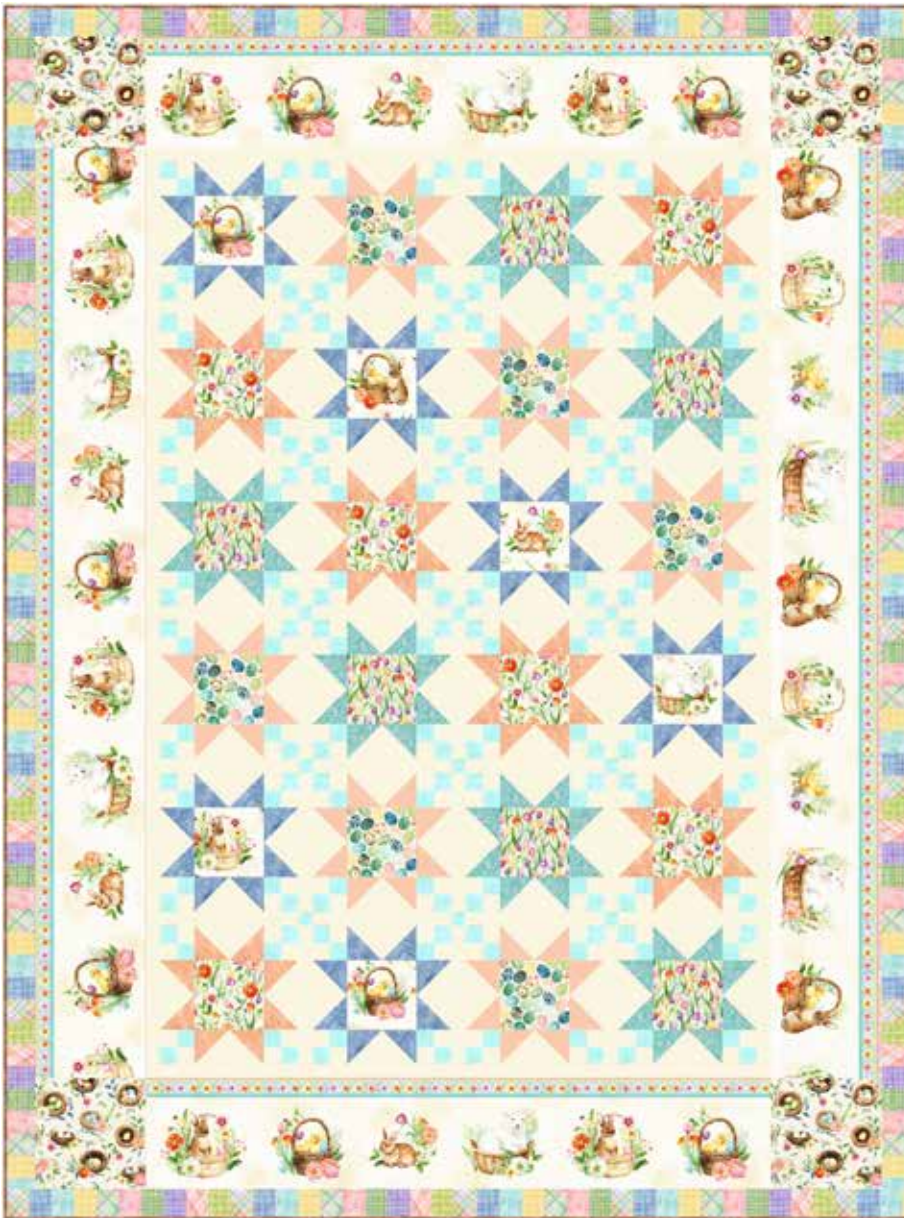

# STARRY EASTER

Finished Quilt: 65" x 87"

Quilt Design by Castilleja Cotton, featuring Easter Wonder, a Hoffman Spectrum Digital Print collection.

Light and fresh, this adorable Spring quilt is full of sweet stars, lush florals and cute baskets!

T4878 20-Natural

T4878 233-Rose Quartz

W5426 156-Vanilla

W5427 156-Vanilla

W5428 156-Vanilla

W5429 156-Vanilla

W5430 156-Vanilla

1895 179-Toast

W5431 145-Spring

1895 490-Cabana

W5432 156-Vanilla

1895 536-Aquarius

885 314-Sherbet

1895 586-January

FABRICS	1 KIT	10 KITS	FABRICS	1 KIT	10 KITS
T4878 20-Natural	2 3/4 Yds.	2 Bolts	W5431 145-Spring	2/3 Yard	1 Bolt
T4878 233-Rose Quartz	3/8 Yard	1 Bolt	W5432 156-Vanilla	2 Yards	2 Bolts
W5426 156-Vanilla	1/2 Yard	1 Bolt	885 314-Sherbet	3/8 Yard	1 Bolt
W5427 156-Vanilla	1/4 Yard	1 Bolt	1895 179-Toast	2/3 Yard*	1 Bolt
W5428 156-Vanilla	1/4 Yard	1 Bolt	1895 490-Cabana	5/8 Yard	1 Bolt
W5429 156-Vanilla	1/4 Yard	1 Bolt	1895 536-Aquarius	3/8 Yard	1 Bolt
W5430 156-Vanilla	1/4 Yard	1 Bolt	1895 586-January	3/8 Yard	1 Bolt